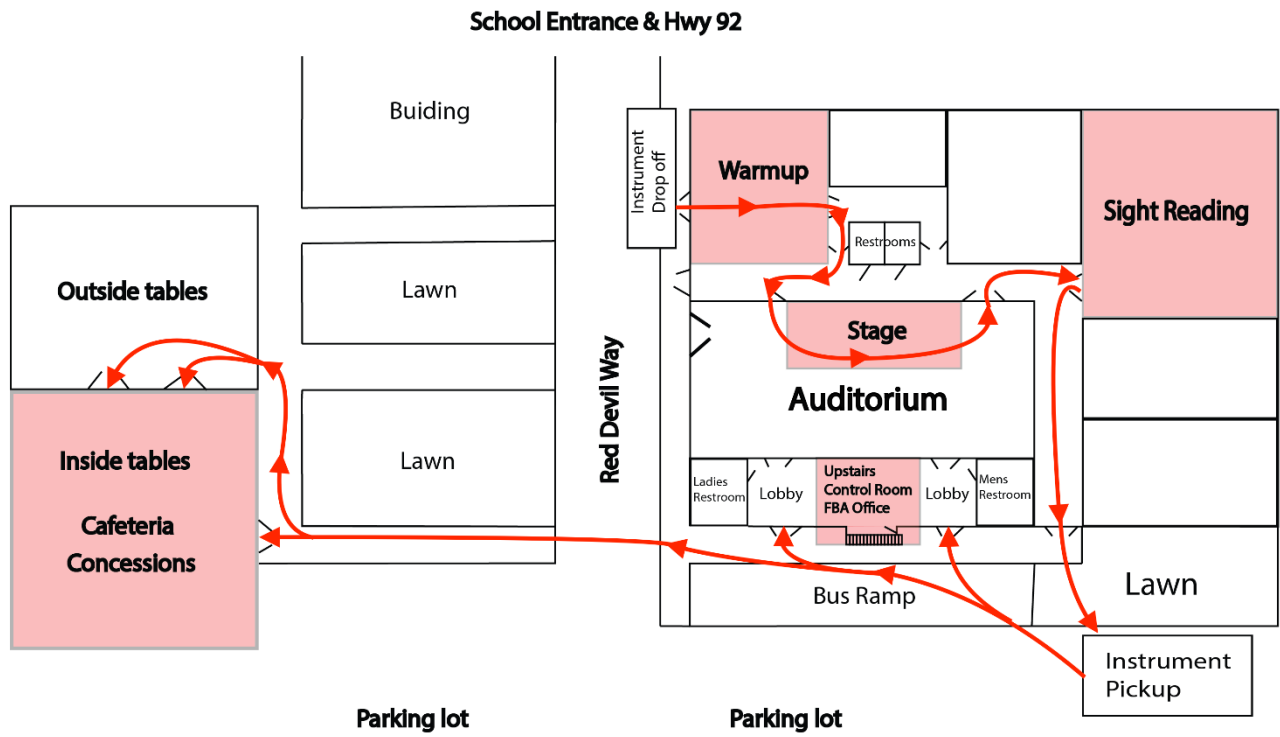

**Kathleen High School Auditorium**  
**2790 Crutchfield Road, Lakeland FL**

# Warm-up, Performance, and Sight-reading Rooms

## Event Map

# Kathleen High School Campus Map

Directors- Please pay attention to the flow of traffic. The QR code is directions to Kathleen High School.