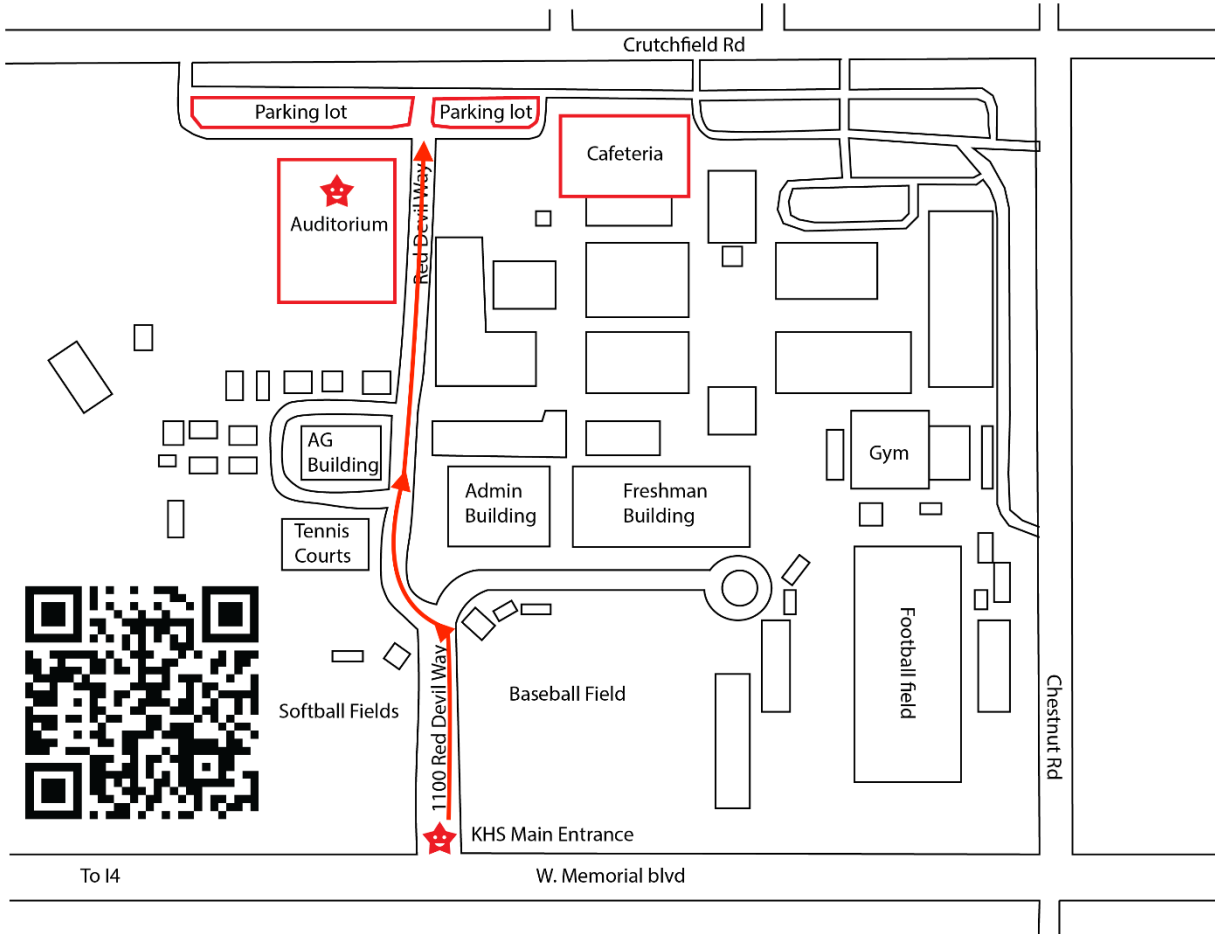

**Kathleen High School Auditorium**  
**2790 Crutchfield Road, Lakeland FL**

# Warm-up, Performance, and Sight-reading Rooms

## Event Map

# Kathleen High School Campus Map

Directors- Please pay attention to the flow of traffic. The QR code is directions to Kathleen High School.