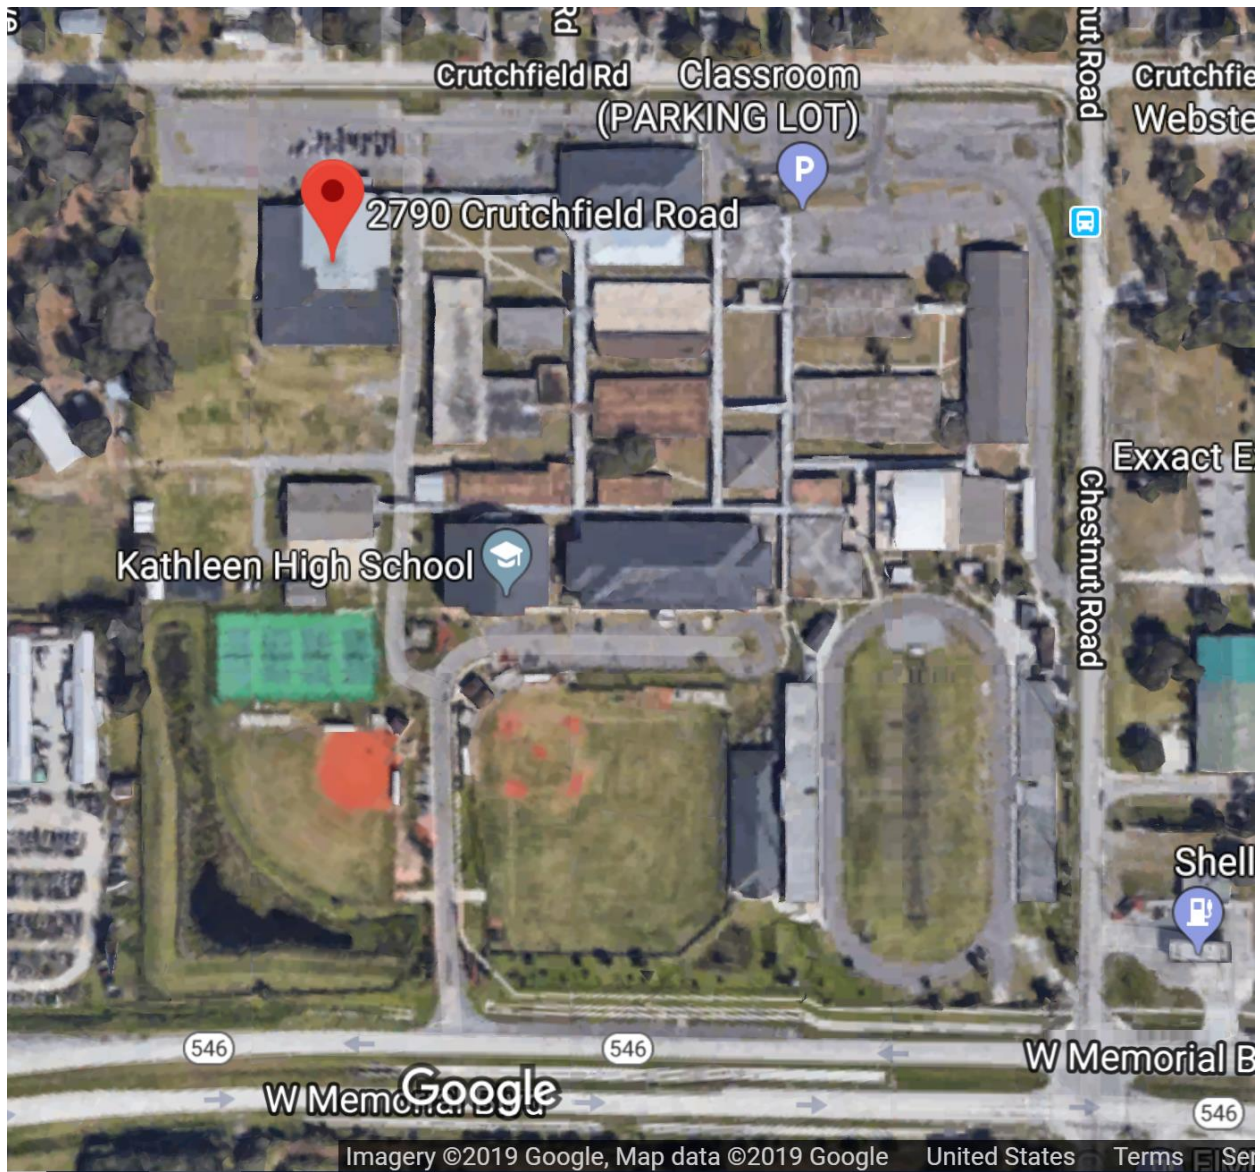

**Kathleen High School Auditorium**  
**2790 Crutchfield Road, Lakeland FL**

## Event Map