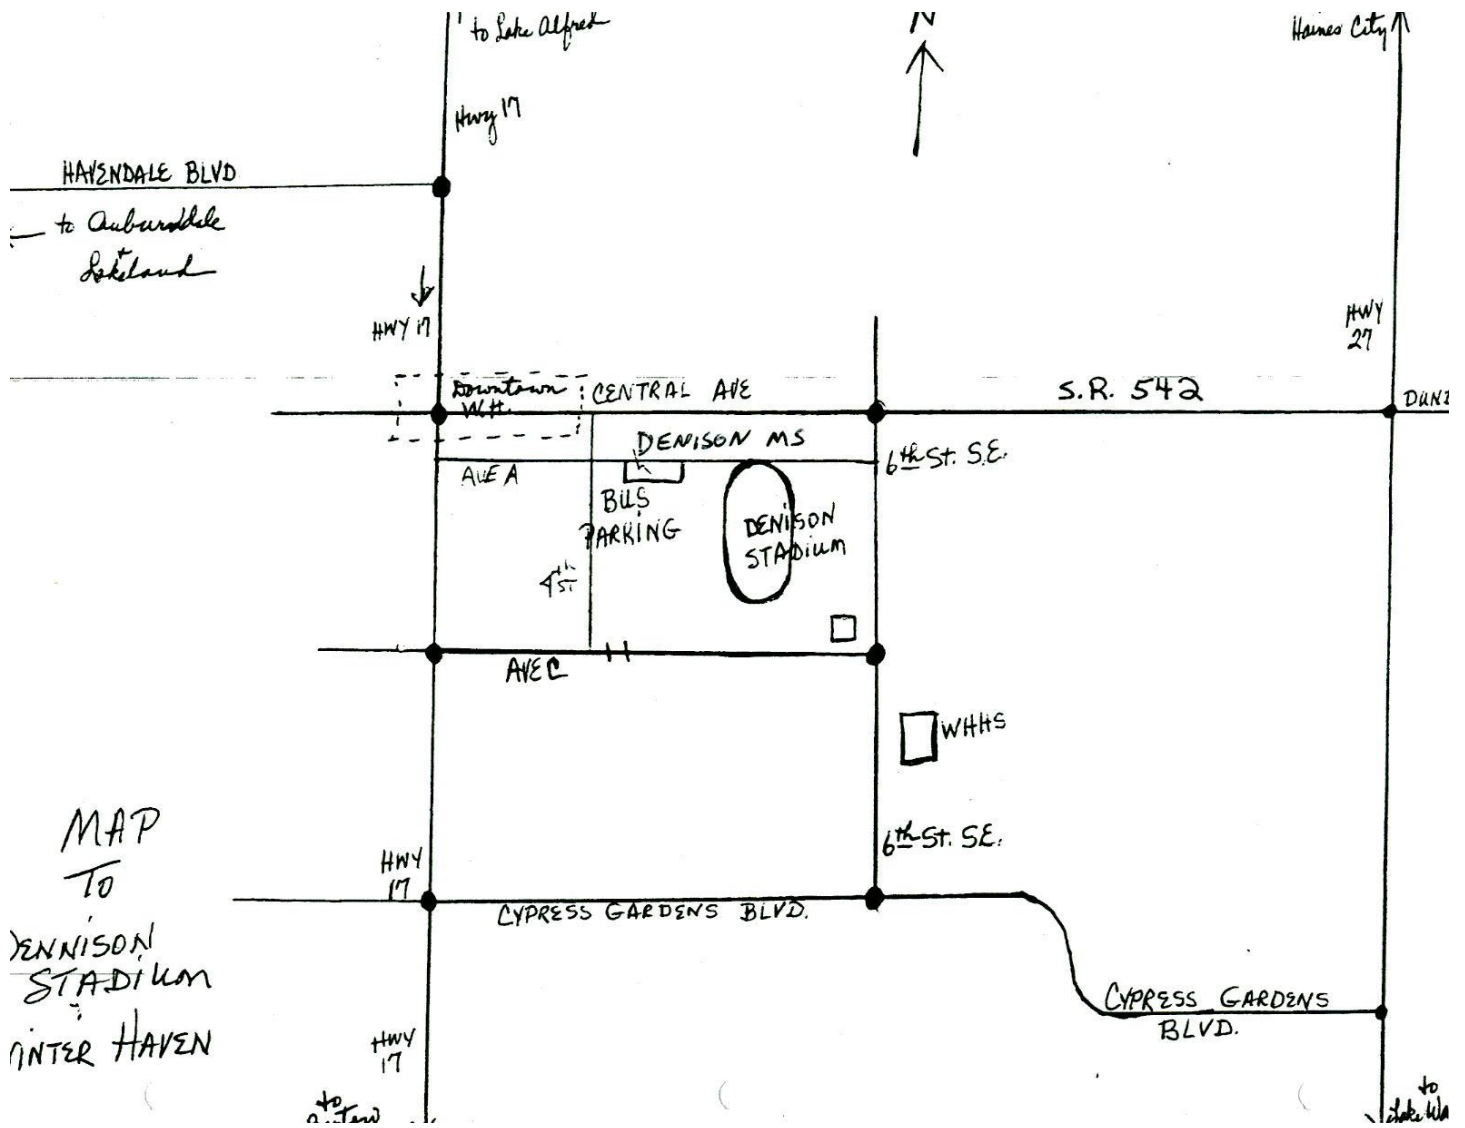

District 12 Marching Festival Directions to Denison Stadium

From the Southwest:

*Take Highway 60 to Highway 17 at Bartow.
Go North on Highway 17 to Winter Haven and turn right
(East) on Cypress Gardens Blvd and proceed East to 1st
Street. Turn left(North) and proceed North to Avenue C
South. Turn right and go East to the Bus entrance which
is just East of 4th Street.*

From the Northwest:

*Take Highway 92 East until you come to Havendale Blvd
which is just past the Hardees Restaurant in Auburndale.
At the Y junction of Highway 92 and Havendale Blvd bear
right on Havendale and proceed East until you reach 1st
Street. On the right side of the intersection is a Citgo
gasoline station. Turn right (South) and go South to Avenue
C South. Turn left (East) and go East as noted in the
above Southwest directions to the stadium.*

From the East:

*Take Highway 27 Northbound or Southbound to Highway
540, Cypress Gardens Blvd. Go West on Cypress Gardens
Blvd to 1st Street and turn right (North) on 1st Street and
go North on 1st Street (landmark is the Chevrolet Center)
and to Avenue C. Turn right (East) and go East to the Bus
Entrance which is just East of 4th Street.*

AREA MAP OF THE STADIUM

MAP
TO
DENISON
STADIUM
INTER HAVEN